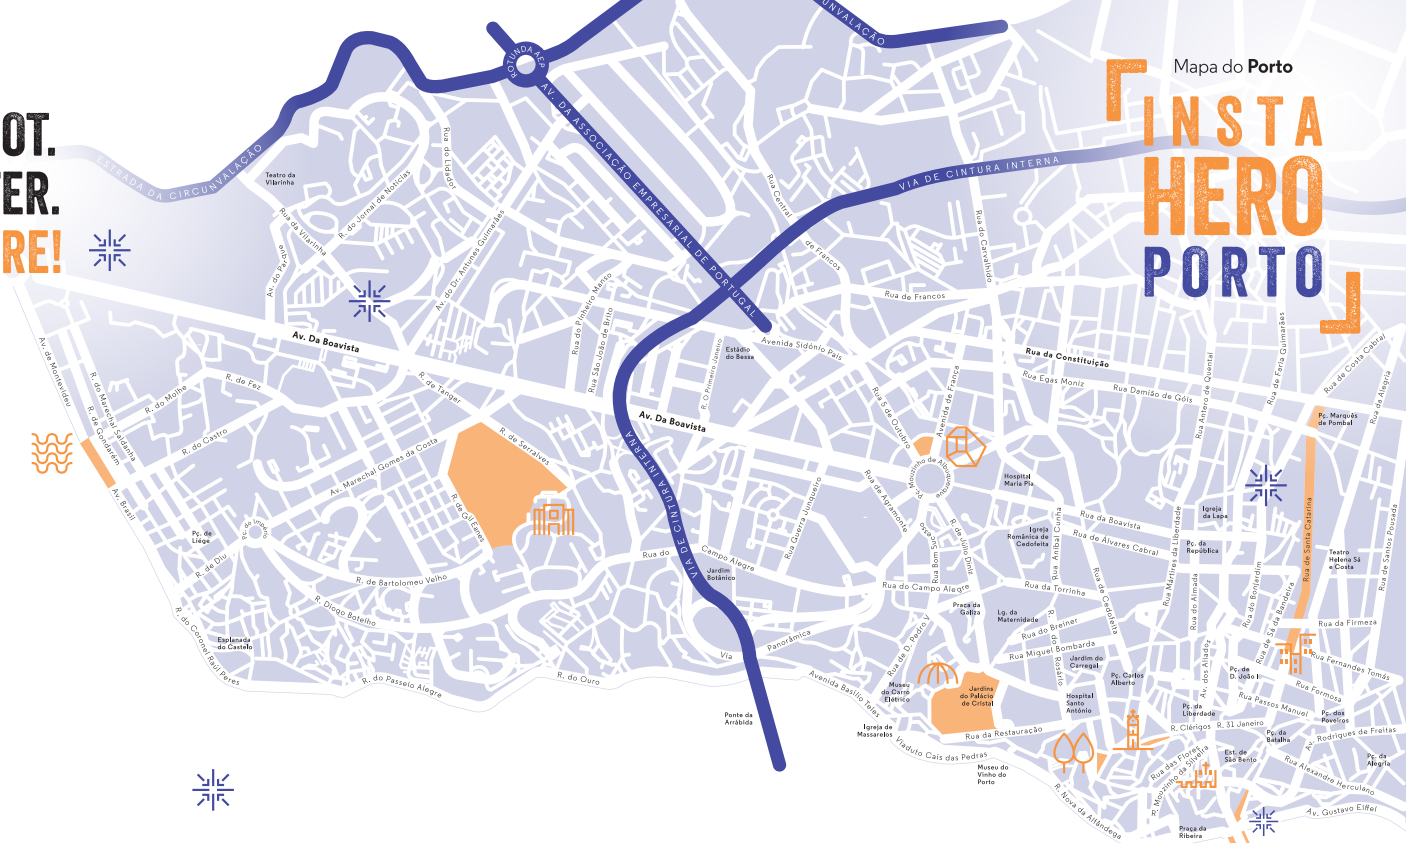

CITY CENTRE
Rua Clube dos Fenianos, 25
4000-172 Porto
GPS: Lat 41.115075 Lon -8.611200

SÉ
Calçada de D. Pedro PHSex, 15
4050-269 Porto
Lat 41.142741 Lon -8.612164

#INSTA HERO PORTO #VISIT PORTO

Each place is represented by an icon.

? # _____
🕒 _____
📍 _____

SHOOT.
FILTER.
SHARE!

Mapa do Porto

INSTA HERO PORTO

#instaherporto
#visitporto

Stand here.
Contemplate the
beauty of this place.
Capture its magic.
Share it!

 **Pérgola da Foz**
Avenida do Brasil
nº 694